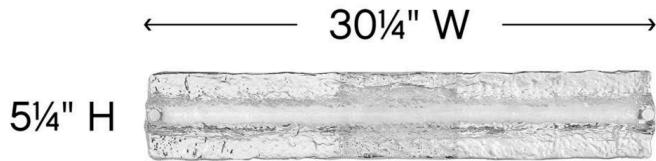

LUCENT

52094CM

LARGE LED VANITY

A gentle wave of thick lava glass washes over the chrome base and integrated LED to create a soothing, wall-grazing light that smoothly transforms a space. Lucent features a minimalist profile, yet the exceptional light pattern makes a maximum impression. Invisi-mount system ensures the look stays clean and contemporary

| DETAILS | |
|-----------|--------|
| FINISH: | Chrome |
| MATERIAL: | Steel |
| GLASS: | Lava |

| DIMENSIONS | |
|----------------|-----------|
| WIDTH: | 30.3" |
| HEIGHT: | 5" |
| WEIGHT: | 9 lbs. |
| BACK PLATE: | 7"W X 5"H |
| EXTENSION: | 3" |
| TOP TO OUTLET: | 2.5" |

| SHIPPING | |
|----------------|---------|
| CARTON LENGTH: | 35.5" |
| CARTON WIDTH: | 9" |
| CARTON HEIGHT: | 8" |
| CARTON WEIGHT: | 10 lbs. |

PRODUCT DETAILS:

- Mounting hardware is hidden on the backplate to ensure a clean silhouette.
- Fixture can be mounted vertically
- Suitable for use in damp locations as defined by NEC and CEC. Meets United States UL Underwriters Laboratories & CSA Canadian Standards Association Product Safety Standards
- Fixture is ADA compliant and adheres to the standards and guidelines listed by the Americans with Disabilities Act.
- Meets California Energy Commission 2013 & 2016 Title regulations/JA8
- LED components carry a 5-year limited warranty
- Bold lines and a clean, minimalist style creates a modern look
- Sparkling chrome with reflective finish