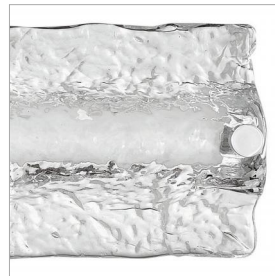

LUCENT

52094CM

LARGE LED VANITY

A gentle wave of thick lava glass washes over the chrome base and integrated LED to create a soothing, wall-grazing light that smoothly transforms a space. Lucent features a minimalist profile, yet the exceptional light pattern makes a maximum impression. Invisi-mount system ensures the look stays clean and contemporary

| DETAILS | |
|-----------|--------|
| FINISH: | Chrome |
| MATERIAL: | Steel |
| GLASS: | Lava |

| DIMENSIONS | |
|----------------|-----------|
| WIDTH: | 30.3" |
| HEIGHT: | 5" |
| WEIGHT: | 9 lbs. |
| BACK PLATE: | 7"W X 5"H |
| EXTENSION: | 3" |
| TOP TO OUTLET: | 2.5" |

| SHIPPING | |
|----------------|---------|
| CARTON LENGTH: | 35.5" |
| CARTON WIDTH: | 9" |
| CARTON HEIGHT: | 8" |
| CARTON WEIGHT: | 10 lbs. |

PRODUCT DETAILS:

- Mounting hardware is hidden on the backplate to ensure a clean silhouette.
- Fixture can be mounted vertically
- Suitable for use in damp locations as defined by NEC and CEC. Meets United States UL Underwriters Laboratories & CSA Canadian Standards Association Product Safety Standards
- Fixture is ADA compliant and adheres to the standards and guidelines listed by the Americans with Disabilities Act.
- Meets California Energy Commission 2013 & 2016 Title regulations/JA8
- LED components carry a 5-year limited warranty
- Bold lines and a clean, minimalist style creates a modern look
- Sparkling chrome with reflective finish