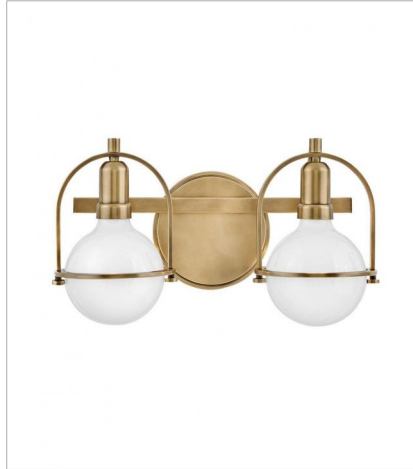

SOMERSET

Chic and elegant, the Somerset collection exudes a quiet and precise sophistication. Subtly fusing modernity with vintage appeal, its etched opal glass deftly floats inside a streamlined metal yoke and ring while understated turned metal knobs add an authentic edge.

FINISH: Heritage Brass
GLASS: Etched Opal

53770HB
SINGLE LIGHT VANITY
6.3" W, 9" H
Socket
1-100w Med.

53772HB
TWO LIGHT VANITY
16" W, 9" H
Socket
2-100w Med.

53773HB
THREE LIGHT VANITY
25" W, 9" H
Socket
3-100w Med.

3405HB
LARGE PENDANT
15.5" W, 23" H
Socket
1-100w Med.

3407HB
MEDIUM PENDANT
11.5" W, 17" H
Socket
1-100w Med.

3403HB
SMALL SEMI-FLUSH MOUNT
11.5" W, 12.5" H
Socket
1-100w Med.

HINKLEY

HINKLEY
33000 Pin Oak Parkway
Avon Lake, OH 44012