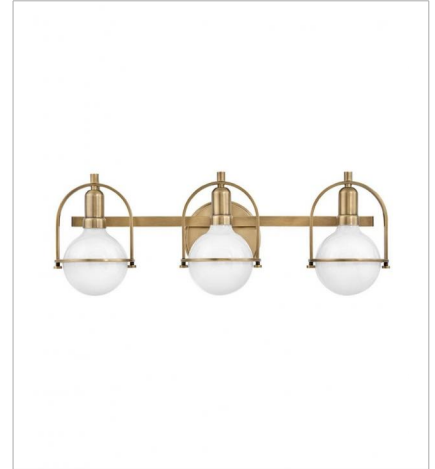

SOMERSET

Chic and elegant, the Somerset collection exudes a quiet and precise sophistication. Subtly fusing modernity with vintage appeal, its etched opal glass deftly floats inside a streamlined metal yoke and ring while understated turned metal knobs add an authentic edge.

FINISH: Heritage Brass
GLASS: Etched Opal

53770HB
SINGLE LIGHT VANITY
6.3" W, 9" H
Socket
1-100w Med.

53772HB
TWO LIGHT VANITY
16" W, 9" H
Socket
2-100w Med.

53773HB
THREE LIGHT VANITY
25" W, 9" H
Socket
3-100w Med.

3405HB
LARGE PENDANT
15.5" W, 23" H
Socket
1-100w Med.

3407HB
MEDIUM PENDANT
11.5" W, 17" H
Socket
1-100w Med.

3403HB
SMALL SEMI-FLUSH MOUNT
11.5" W, 12.5" H
Socket
1-100w Med.

HINKLEY

HINKLEY
33000 Pin Oak Parkway
Avon Lake, OH 44012