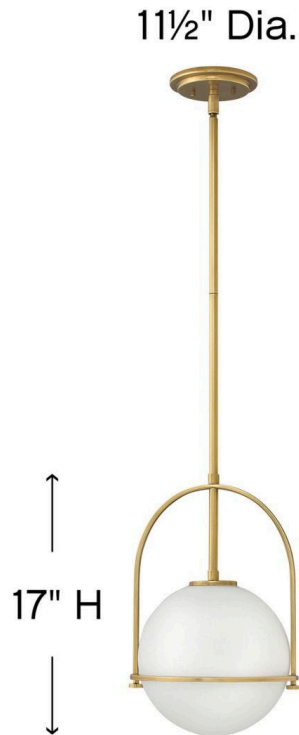

### MEDIUM PENDANT

Chic and elegant, the Somerset collection exudes a quiet and precise sophistication. Subtly fusing modernity with vintage appeal, its etched opal glass deftly floats inside a streamlined metal yoke and ring while understated turned metal knobs add an authentic edge.

#### DETAILS

FINISH:	Heritage Brass
MATERIAL:	Steel
GLASS:	Etched Opal
SLOPE DEGREE:	90

#### DIMENSIONS

WIDTH:	11.5"
HEIGHT:	17"
WEIGHT:	5 lbs.
TOP TO OUTLET:	0"

#### MOUNTING

CANOPY:	6" Dia.
LEAD WIRE:	1 X 120"
MAX HEIGHT:	49.8"