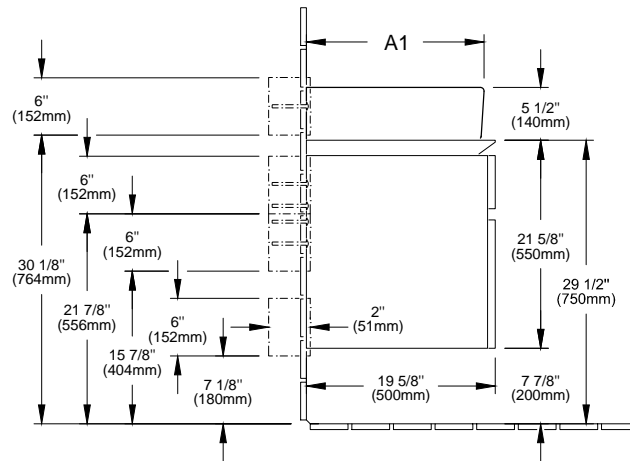

N L 110 - 120 V mains connection, loose

- + Indicate location for inwall support bracket
- + Dimensions taken from finished floor level
- + Sink not included
- Wall mounting

	A	A1	B	C	1
B125 UL XX - 5133 U5	31 1/2" 800mm	18 1/2" 470mm	9 1/2" 240mm	12" 305mm	X
B125 UL XX - 5133 UL	31 1/2" 800mm	18 1/2" 470mm	9 1/2" 240mm	12" 305mm	
B125 UL XX - 5133 UA	23 5/8" 600mm	16 1/2" 420mm	8 5/8" 240mm	10" 255mm	X
B125 UL XX - 5133 UC	23 5/8" 600mm	16 1/2" 420mm	8 5/8" 240mm	10" 255mm	

The dimensions indicated are not binding
Villeroy & Boch reserves the right to make product changes

Dimensions in Inch and mm

Designation		Levanto		Villeroy&Boch	
Overview of furniture					
Altered:		Scale:	1:20		
		Signed:	MAJJ		
		Date:	14.11.2014		
This drawing may not be copied or passed on to third parties or competitive companies without our permission. Villeroy & Boch accepts no liability whatsoever for these data and technical drawings. Other parties use them at their own risk. The dimensions indicated are not binding. Villeroy & Boch reserves the right to make product changes.					