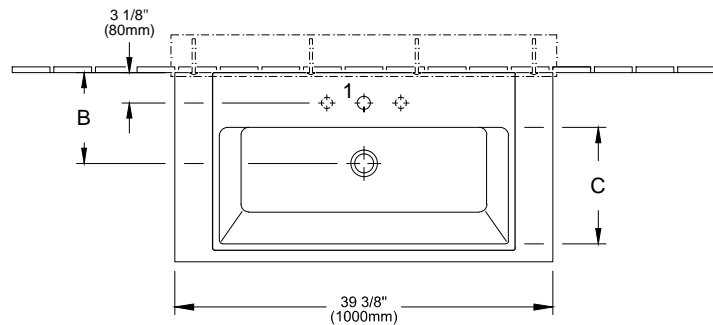

N L 110 - 120 V mains connection, loose

- + Indicate location for inwall support bracket
- + Dimensions taken from finished floor level
- + Sink not included
- Wall mounting

	A	A1	B	C	1
B125 UL XX - 5133 U5	31 1/2" 800mm	18 1/2" 470mm	9 1/2" 240mm	12" 305mm	X
B125 UL XX - 5133 UL	31 1/2" 800mm	18 1/2" 470mm	9 1/2" 240mm	12" 305mm	
B125 UL XX - 5133 UA	23 5/8" 600mm	16 1/2" 420mm	8 5/8" 240mm	10" 255mm	X
B125 UL XX - 5133 UC	23 5/8" 600mm	16 1/2" 420mm	8 5/8" 240mm	10" 255mm	

The dimensions indicated are not binding
Villeroy & Boch reserves the right to make product changes

Dimensions in Inch and mm

Designation		Levanto		Villeroy&Boch	
Overview of furniture					
Altered:		Scale:	1:20		
		Signed:	MAJJ		
		Date:	14.11.2014		
This drawing may not be copied or passed on to third parties or competitive companies without our permission. Villeroy & Boch accepts no liability whatsoever for these data and technical drawings. Other parties use them at their own risk. The dimensions indicated are not binding. Villeroy & Boch reserves the right to make product changes.					