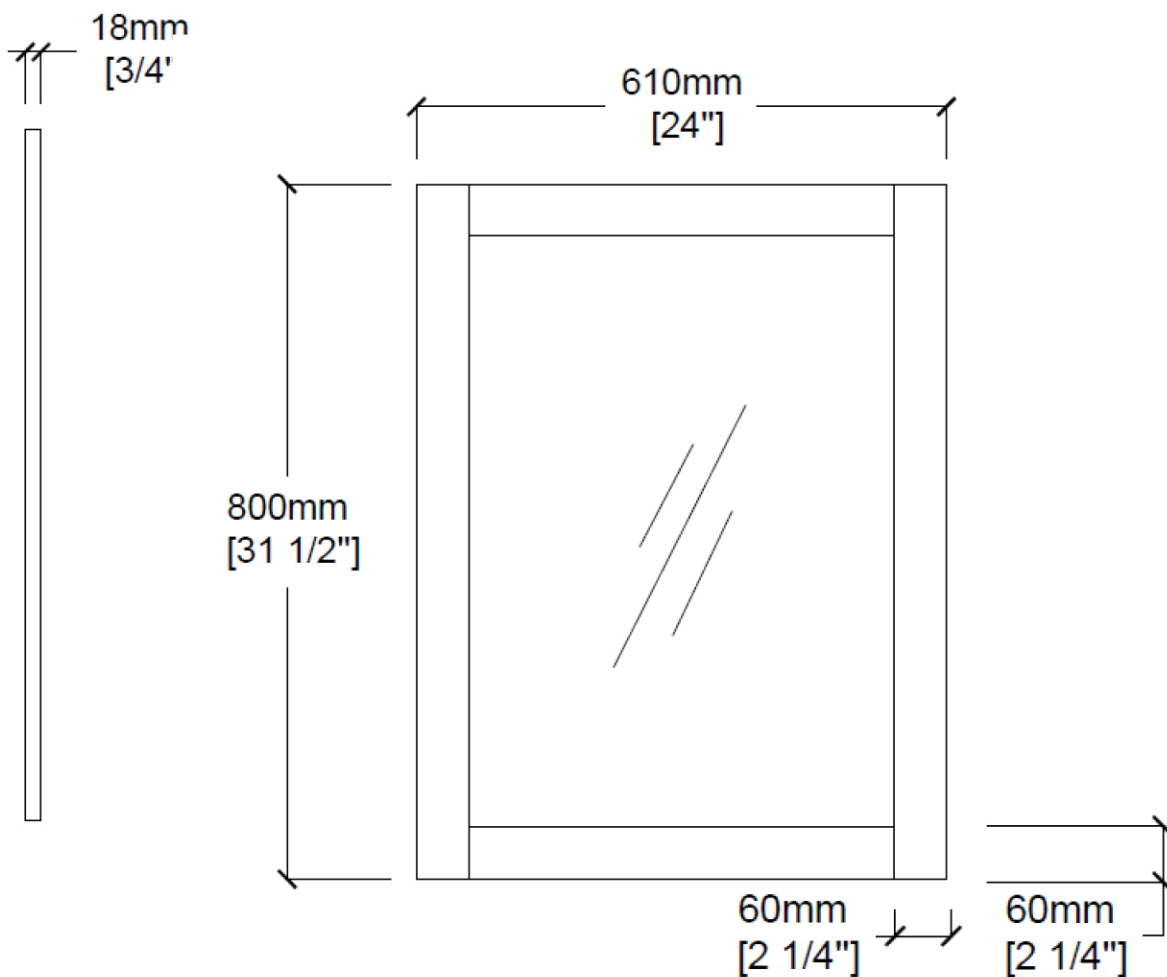

MAIDSTONE

www.MaidstoneSupply.com

24 Inch Vanity Mirror

Part No: M24-19

Contact Maidstone for additional information and specifications. For complete warranty information and a list of dealers visit www.MaidstoneSupply.com. All products and specifications are subject to change without notice. Maidstone is not responsible for typographical and/or dimensional errors. Typographical errors are subject to correction.

Note: Rough-in dimensions may vary +/- 1/2" and are subject to change. No responsibility is assumed by Maidstone.