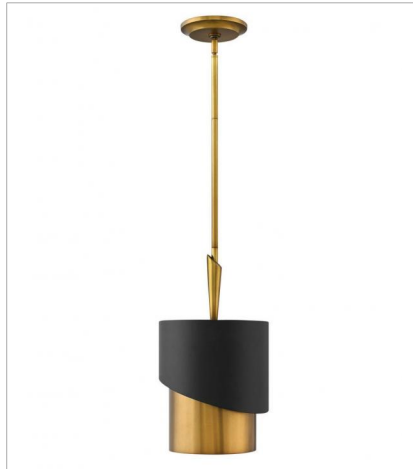

GIGI

GIGI's asymmetrical silhouette creates a dramatic statement. The collection's sleek lines impart both glamour and sophistication while the stylish two-tone Heritage Brass and Satin Black finish combination delivers the ultimate in chic.

FINISH: Heritage Brass with Satin Black accents

FR34310HBR
SINGLE LIGHT SCONCE
5" W, 11.5" H
Socket
1-60w Cand.

FR34317HBR
SMALL PENDANT
10" W, 18.3" H
Socket
1-100w Med.

FR34318HBR
EXTRA LARGE DRUM
32" W, 18.3" H
Socket
8-60w Cand.

FR34314HBR
MEDIUM DRUM
21" W, 15.5" H
Socket
3-60w Cand.

FR34315HBR
LARGE DRUM
26" W, 15.3" H
Socket
5-60w Cand.

HINKLEY

HINKLEY
33000 Pin Oak Parkway
Avon Lake, OH 44012

PHONE: (440) 653-5500
Toll Free: 1 (800) 446-5539