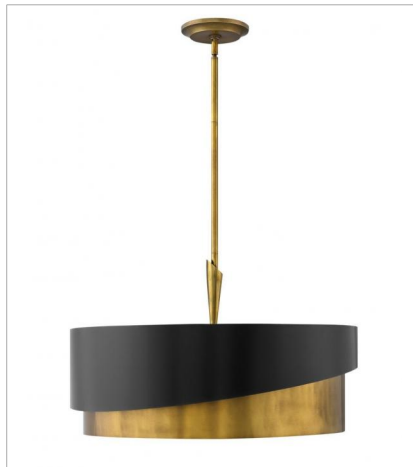

GIGI

GIGI's asymmetrical silhouette creates a dramatic statement. The collection's sleek lines impart both glamour and sophistication while the stylish two-tone Heritage Brass and Satin Black finish combination delivers the ultimate in chic.

FINISH: Heritage Brass with Satin Black accents

FR34310HBR
SINGLE LIGHT SCONCE
5" W, 11.5" H
Socket
1-60w Cand.

FR34317HBR
SMALL PENDANT
10" W, 18.3" H
Socket
1-100w Med.

FR34318HBR
EXTRA LARGE DRUM
32" W, 18.3" H
Socket
8-60w Cand.

FR34314HBR
MEDIUM DRUM
21" W, 15.5" H
Socket
3-60w Cand.

FR34315HBR
LARGE DRUM
26" W, 15.3" H
Socket
5-60w Cand.

HINKLEY

HINKLEY
33000 Pin Oak Parkway
Avon Lake, OH 44012

PHONE: (440) 653-5500
Toll Free: 1 (800) 446-5539