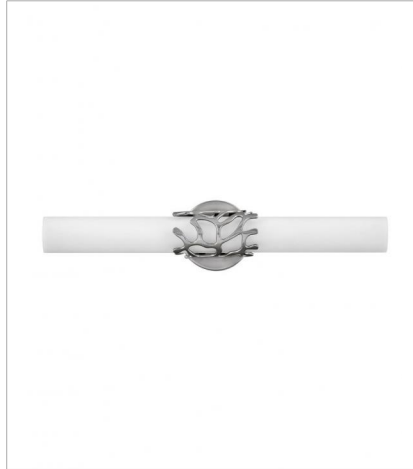

LYRA

Projecting a sense of maritime wonder, Lyra embraces modern technology without sacrificing its timeless coastal allure. An eye-catching die-cast coral bracelet centers the design and wraps etched opal glass. The transitional silhouette can be mounted horizontally or vertically with an unseen Invismount system that showcases the clean, elegant look. Offered in a variety of finishes, Lyra is sure to embellish any space.

FINISH: Brushed Nickel
GLASS: Etched Opal

50871BN
SMALL LED SCONCE
4.8" W, 16" H
Integrated LED
20w LED *Included

50872BN
MEDIUM LED VANITY
22.5" W, 4.8" H
Integrated LED
36w LED *Included

50873BN
LARGE LED VANITY
31.3" W, 4.8" H
Integrated LED
53w LED *Included