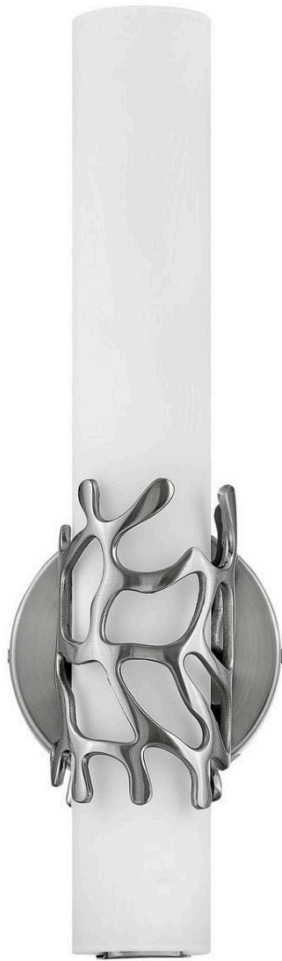

LYRA

50871BN

SMALL LED SCONCE

Projecting a sense of maritime wonder, Lyra embraces modern technology without sacrificing its timeless coastal allure. An eye-catching die-cast coral bracelet centers the design and wraps etched opal glass. The transitional silhouette can be mounted horizontally or vertically with an unseen Invismount system that showcases the clean, elegant look. Offered in a variety of finishes, Lyra is sure to embellish any space.

DETAILS	
FINISH:	Brushed Nickel
MATERIAL:	Aluminum
GLASS:	Etched Opal

DIMENSIONS	
WIDTH:	4.8"
HEIGHT:	16"
WEIGHT:	2.8 lbs.
BACK PLATE:	4.75" Dia.
EXTENSION:	4"
TOP TO OUTLET:	11"

LIGHT SOURCE	
LIGHT SOURCE:	Integrated LED
LED NAME:	LEVO56-304
WATTAGE:	20w LED *Included
VOLTAGE:	120v
COLOR TEMP:	3000
LUMENS:	1700
CRI:	92
INCANDESCENT EQUIVALENCY:	1 x 100w
DIMMABLE:	Yes - CL Type Dimmer (SSL7A)

SHIPPING	
CARTON LENGTH:	19.5"
CARTON WIDTH:	10.5"
CARTON HEIGHT:	7.5"
CARTON WEIGHT:	4 lbs.

PRODUCT DETAILS:

- Mounting hardware is hidden on the backplate to ensure a clean silhouette.
- Fixture can be mounted either up or down
- Fixture can be mounted vertically
- Suitable for use in damp locations as defined by NEC and CEC. Meets United States UL Underwriters Laboratories & CSA Canadian Standards Association Product Safety Standards
- Meets California Energy Commission 2016 Title regulations/JA8
- Fixture is ADA compliant and adheres to the standards and guidelines listed by the Americans with Disabilities Act.
- Meets California Energy Commission 2013 & 2016 Title regulations/JA8
- LED components carry a 5-year limited warranty