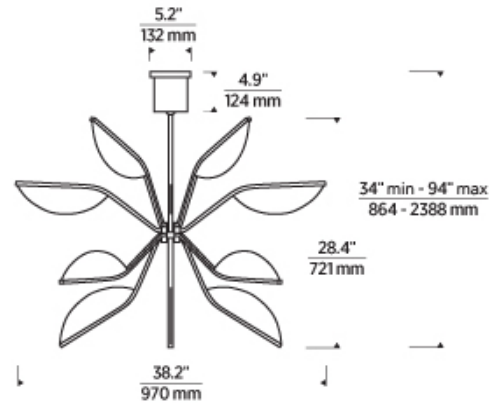

BELTERRA 38 GLOBE CHANDELIER

VISUAL COMFORT & CO.

PRODUCT FEATURES

- From the brand formerly known as Tech Lighting
- Designed with LED light guides to illuminate this chandelier inspired by the Lotus flower
- Includes (2) 6" and (4) 12" rigid stems in coordinating finish. Can be installed on sloped ceiling up to 35°
- Designed with LED lightguide technology, stunning when turned on and a piece of art when turned off.
- Dimmable with most LED compatible ELV and Triac dimmers.
- This item is made of natural brass. It is a living finish that will patina and warm with age which adds richness. If it gets an uneven patina or spots, a brass cleaner can restore the finish

Matte Black

Natural Brass

Matte Black Alt

Natural Brass Alt

ORDERING INFORMATION

700BLT	SHAPE OR SIZE	FINISH	LAMP
	38" GLOBE 38G	B MATTE BLACK NB NATURAL BRASS	-LED930 INTEGRATED LED 90 CRI 3000K 120V

700BLT _____

JOB NAME _____

NOTES _____

BELTERRA 38 GLOBE CHANDELIER

VISUAL COMFORT & Co.

SPECIFICATIONS

PRIMARY MATERIAL	Aluminum
SHADE MATERIAL	Acrylic
NET WEIGHT	8.5 lbs
HEIGHT	17.3in
WIDTH	38in
LENGTH	38in
UP LIGHT / DOWN LIGHT / BOTH?	
WET LISTED	
DAMP LISTED	
DRY LISTED	
MIN. HANGING HEIGHT	34in
MAX HANGING HEIGHT	94in
TOTAL CORD LENGTH	
TOTAL STEM LENGTH	Up to 60in
STEM QTY	6
SLOPED CEILING ADAPTABLE?	Yes 35° Max
GENERAL LISTING	ETL Listed
INCLUDES	

LAMPING SPECIFICATIONS

	LED LAMP	INTEGRATED LED	NON LED	NO LAMP
DELIVERED LUMENS		5715		
WATTS		83.8		
MAX WATTAGE PER BULB		83.8W		
		120V ELV, TRIAC		
CCT		3000K		
CRI		90 CRI		
LED LIFETIME		>50000		
L70				
AVERAGE BULB HOURS				
FIELD SERVICEABLE LED				
LAMP BASE		Integrated LED		
LAMP SHAPE		Integrated LED		
LAMP INCLUDED?		True		
WARRANTY**		5 Years		