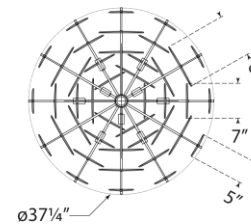

TEAR SHEET

Loire Large Chandelier

Item # ARN 5450G-WSG

Designer: AERIN

O/A Height: 55"

Fixture Height: 20"

Min. Custom Height: 23"

Width: 37.25"

Canopy: 4.25" Round

Finishes: G, PN

Glass Options: WSG

Socket: 9 - E12 Candelabra

Wattage: 9 - 40 C11

Weight: 59 Pounds

Note: Custom Height Available

Top View

Front View