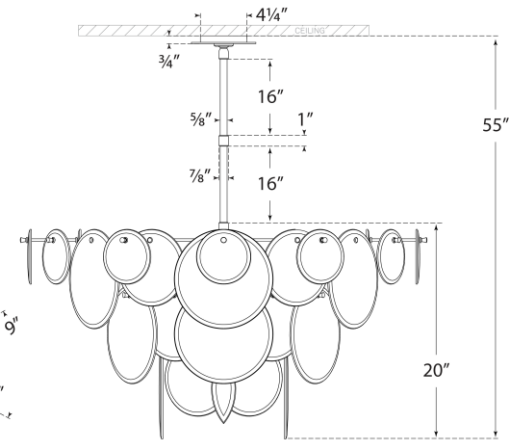

TEAR SHEET

Loire Large Chandelier

Item # ARN 5450G-WSG

Designer: AERIN

O/A Height: 55"

Fixture Height: 20"

Min. Custom Height: 23"

Width: 37.25"

Canopy: 4.25" Round

Finishes: G, PN

Glass Options: WSG

Socket: 9 - E12 Candelabra

Wattage: 9 - 40 C11

Weight: 59 Pounds

Note: Custom Height Available

Top View

Front View