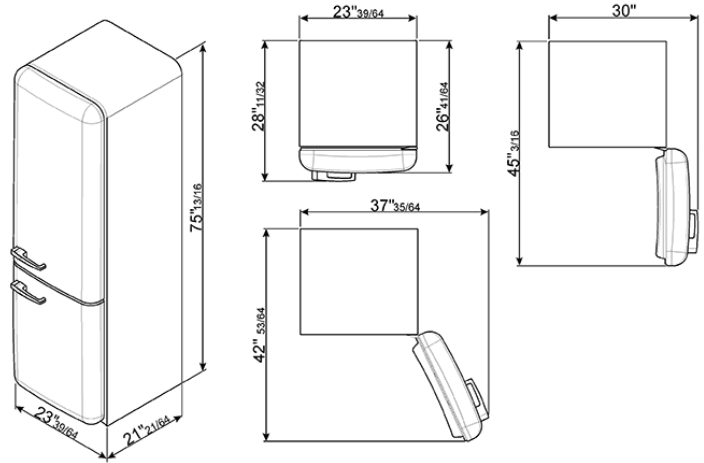

50'S Retro Style refrigerator with automatic freezer, Orange, Right hand hinge  
 EAN13: 8017709219307

• 2 adjustable thermostats • Freezing capacity: 22 lbs./24 - 10kg/24h • Thaw time: 18h • **REFRIGERATOR:** • Fresh food capacity: 229 liters net capacity • Fresh food capacity: 231 liters gross capacity • Automatic defrost • 3 adjustable glass shelves • 1 fruit and vegetable container • 1 covered storage box • 1 chrome wine rack • **FREEZER \*\*\*\*:** • 3 adjustable shelves • 1 bottle rack • Frost-free • Frozen food capacity: 2.65 cu. ft. net capacity • Frozen food capacity: 3.43 cu. ft. gross capacity • 2 drawers • 1 fast-freezing drawer • Fast-freezing bottom • Ice cube tray • A gap of 175mm must be left on the hinged side of the product to allow the door to open. • Climatic class: SN,N,ST,T • Voltage: 120V • Current: 10Amps • Frequency: 60Hz • Noise level: 41dB(A) RE 1 pW • **DIMENSIONS:** • Dimensions (h x w x d) 1926 x 600 x 677mm • 75<sup>13</sup>/<sub>16</sub> x 23<sup>39</sup>/<sub>64</sub> x 26<sup>41</sup>/<sub>64</sub> inches • Gross weight: 191 lbs • Net weight: 222 lbs • When positioning these appliances adjacent to a kitchen unit, a gap of 6 7/8" must be left on the hinged side of the product to allow the door to open. When positioning next to a wall, it is recommended to leave a larger gap of 12 1/2".

## Versions

- FAB32UORLN - Orange, left hand hinge