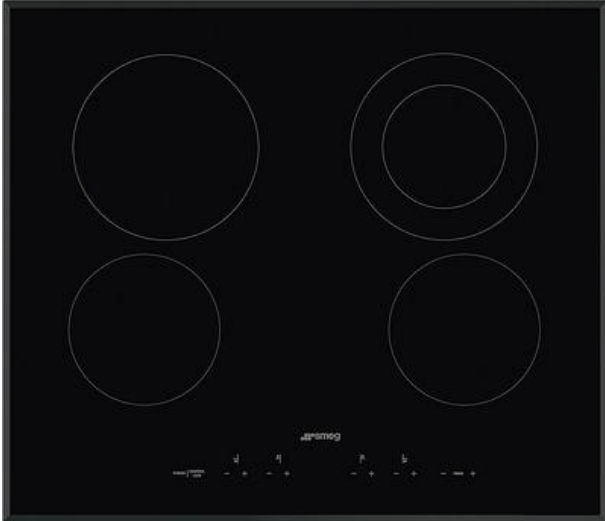

SEU244ETB

Cooktop, Aesthetic: Universal, Ceramic, 24", Installation: Ultra-low profile

TYPE

Product family: Cooktop • Dimensions: 24" • Type: Ceramic • Installation: Ultra-low profile • Power supply: Electric • EAN code: 8017709240998

AESTHETIC

Color: Black • Finishing: Glass • Aesthetic: Universal • Material: Glass • Glass: Ceramic • Control setting type: Touch controls • Controls position: Front • Glass edge: Beveled • Silkscreen color: Gray

COOKING ZONES

Zone 1 - Position: Front-left • Zone 2 - Position: Rear-left • Zone 3 - Position: Rear-right • Zone 4 - Position: Front-right • Zone 1 - Type: Ceramic - single • Zone 2 - Type: Ceramic - single • Zone 3 - Type: Ceramic - double • Zone 4 - Type: Ceramic - single • Zone 1 - Dimensions: Ø 14.8 cm • Zone 2 - Dimensions: Ø 18.4 cm • Zone 3 - Dimensions: Ø 12.4 - Ø 18.4 cm • Zone 4 - Dimensions: Ø 14.8 cm • Zone 1 - Power: 1.20 kW • Zone 2 - Power: 1.80 kW • Zone 3 - Power: 0.75 - 1.80 kW • Zone 4 - Power: 1.20 kW