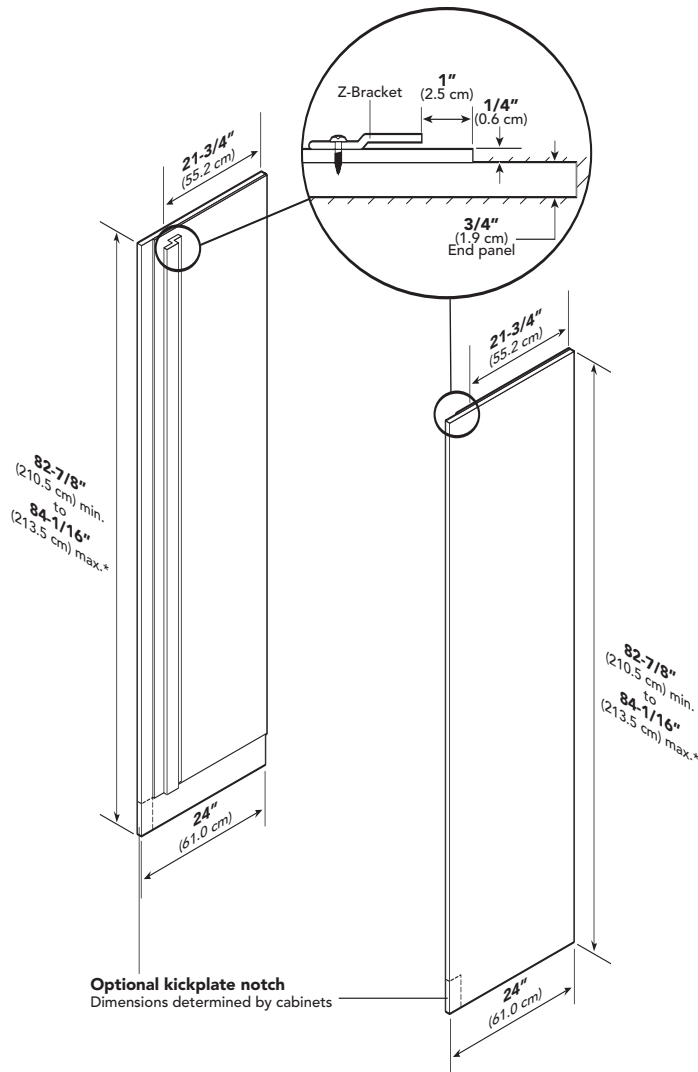

	DFRB304	DFRB364	DFFB304	DFFB364
Overall panel width	29-1/4" (74.3 cm)	35-1/4" (89.5 cm)	29-1/4" (74.3 cm)	35-1/4" (89.5 cm)
Overall panel height	<b>75-1/2" (191.8 cm)</b>			
Overall panel depth	<b>3/4" (1.9 cm)*</b>			
Maximum panel weight	50 lbs. (22.7 kg)	60 lbs. (27.2 kg)	50 lbs. (22.7 kg)	60 lbs. (27.2 kg)

## Dimensions & Specifications

### CUSTOM SIDE PANEL DIMENSIONS

DFRB304

DFRB364

DFFB304

DFFB364

**Note:** Adding a 3/4" (1.9 cm) side panel adds an additional 3/4" (1.9 cm) to the overall width of the product for each side panel. Requires side panel hardware kit (Kit model number – SPHKDS)

#### DFRB304/DFRB364/DFFB304/DFRB364

Overall panel width	3/4" (1.9 cm)
Overall panel height	82-7/8" (210.5 cm) min. to 84-1/16" (213.5 cm) max.*
Overall panel depth	24" (61.0 cm)

\*Depending on how high leveling feet are raised and cabinet enclosure height.