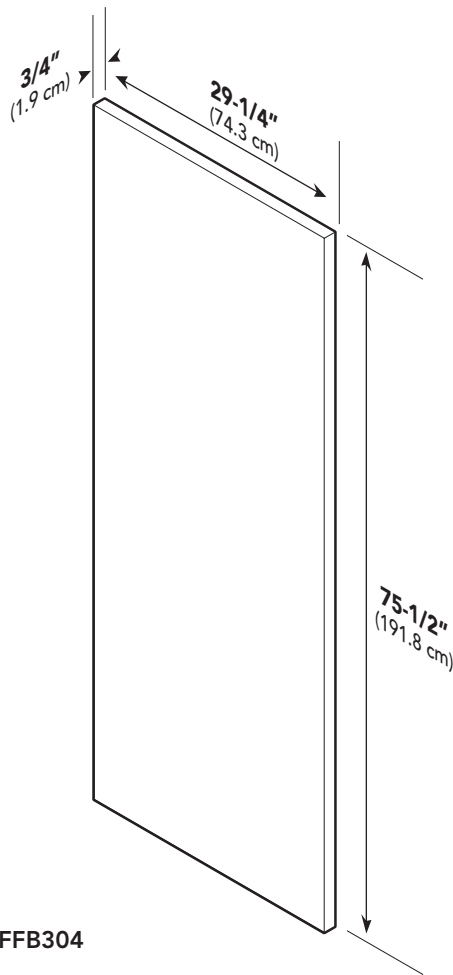

## Dimensions & Specifications

### CUSTOM PANEL DIMENSIONS

DFRB304

DFRB364

DFFB304

DFFB364

DFRB/DFFB304

DFRB/DFFB364

**Note:** Panel overlays must be dry, solid, straight one piece panels. The use of multiple panel pieces to achieve the dimensions is not recommended.

**Note:** A 1/4" wood filler or insulation filler must be used between the door and 3/4" wood panel to prevent condensation from forming. The dimensions of the wood filler are 1/4" smaller than the dimensions shown.

	DFRB304	DFRB364	DFFB304	DFFB364
Overall panel width	29-1/4" (74.3 cm)	35-1/4" (89.5 cm)	29-1/4" (74.3 cm)	35-1/4" (89.5 cm)
Overall panel height	<b>75-1/2" (191.8 cm)</b>			
Overall panel depth	<b>3/4" (1.9 cm)*</b>			
Maximum panel weight	50 lbs. (22.7 kg)	60 lbs. (27.2 kg)	50 lbs. (22.7 kg)	60 lbs. (27.2 kg)