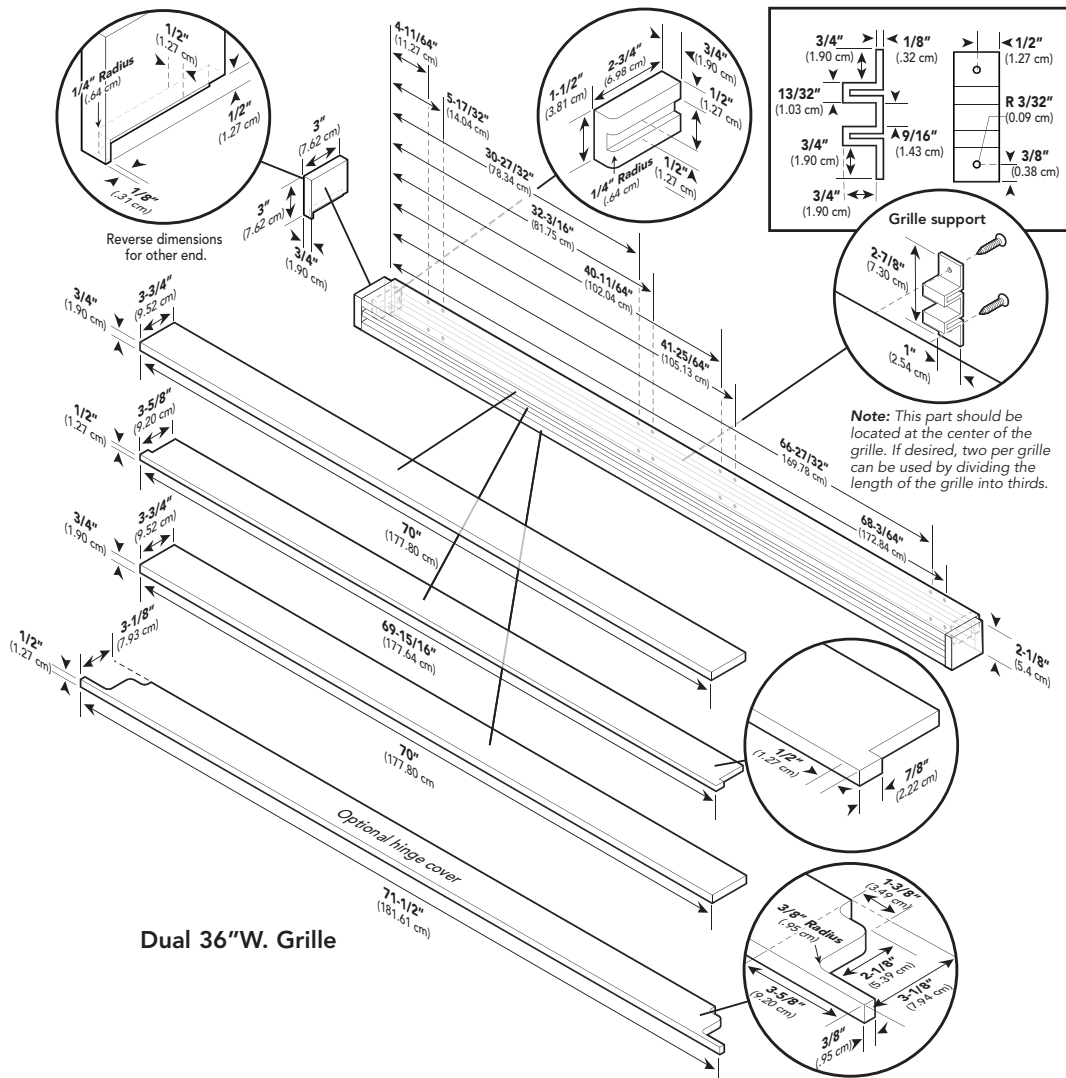

Dimensions & Specifications

CUSTOM GRILLE DIMENSIONS – DUAL 36"W. ALL REFRIGERATOR/ALL FREEZER INSTALLATION

Note: Dual units can only be made in a left and right hand configuration. To use a custom 72"W. grille, you must purchase the center trim kit FCTKSS.

DFRB364/DFFB364	
Overall grille width	71-1/2" (181.6 cm)
Overall grille height	3" (7.6 cm)
Overall grille depth	3-3/4" (9.5 cm)