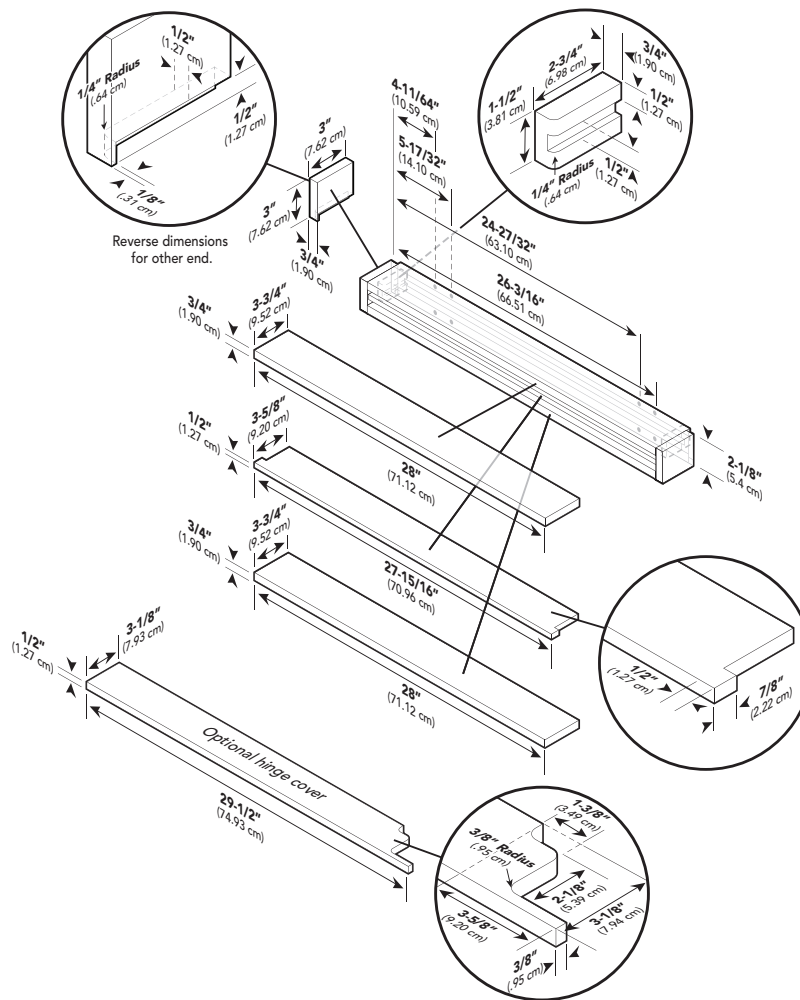

### Dimensions & Specifications

#### CUSTOM GRILLE DIMENSIONS

DFRB304

DFFB304

<b>DFRB/DFFB304</b>	
Overall grille width	<b>29-1/2" (74.9 cm)</b>
Overall grille height	<b>3" (7.6 cm)</b>
Overall grille depth	<b>3-3/4" (9.5 cm)</b>