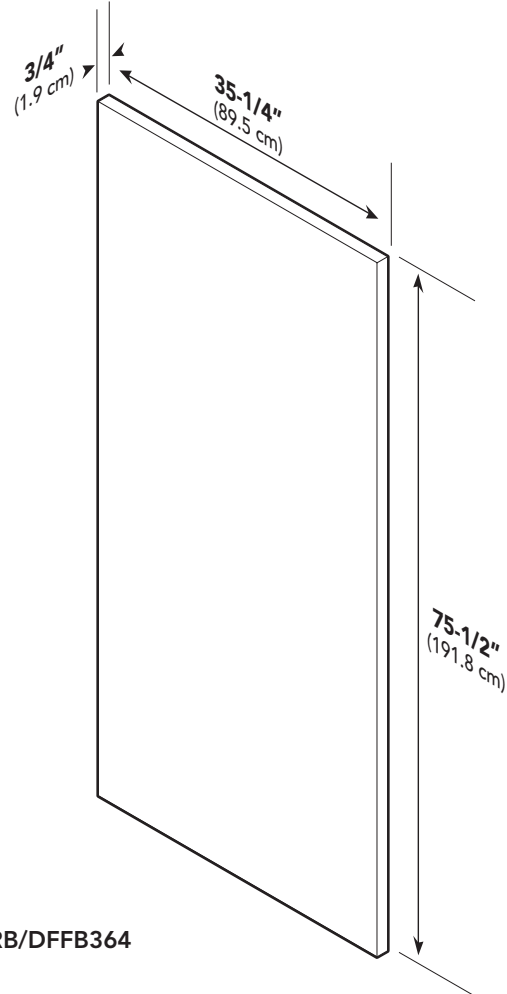

## Dimensions & Specifications

### CUSTOM PANEL DIMENSIONS

DFRB304

DFRB364

DFFB304

DFFB364

DFRB/DFFB304

DFRB/DFFB364

**Note:** Panel overlays must be dry, solid, straight one piece panels. The use of multiple panel pieces to achieve the dimensions is not recommended.

**Note:** A 1/4" wood filler or insulation filler must be used between the door and 3/4" wood panel to prevent condensation from forming. The dimensions of the wood filler are 1/4" smaller than the dimensions shown.

	DFRB304	DFRB364	DFFB304	DFFB364
Overall panel width	29-1/4" (74.3 cm)	35-1/4" (89.5 cm)	29-1/4" (74.3 cm)	35-1/4" (89.5 cm)
Overall panel height	<b>75-1/2" (191.8 cm)</b>			
Overall panel depth	<b>3/4" (1.9 cm)*</b>			
Maximum panel weight	50 lbs. (22.7 kg)	60 lbs. (27.2 kg)	50 lbs. (22.7 kg)	60 lbs. (27.2 kg)