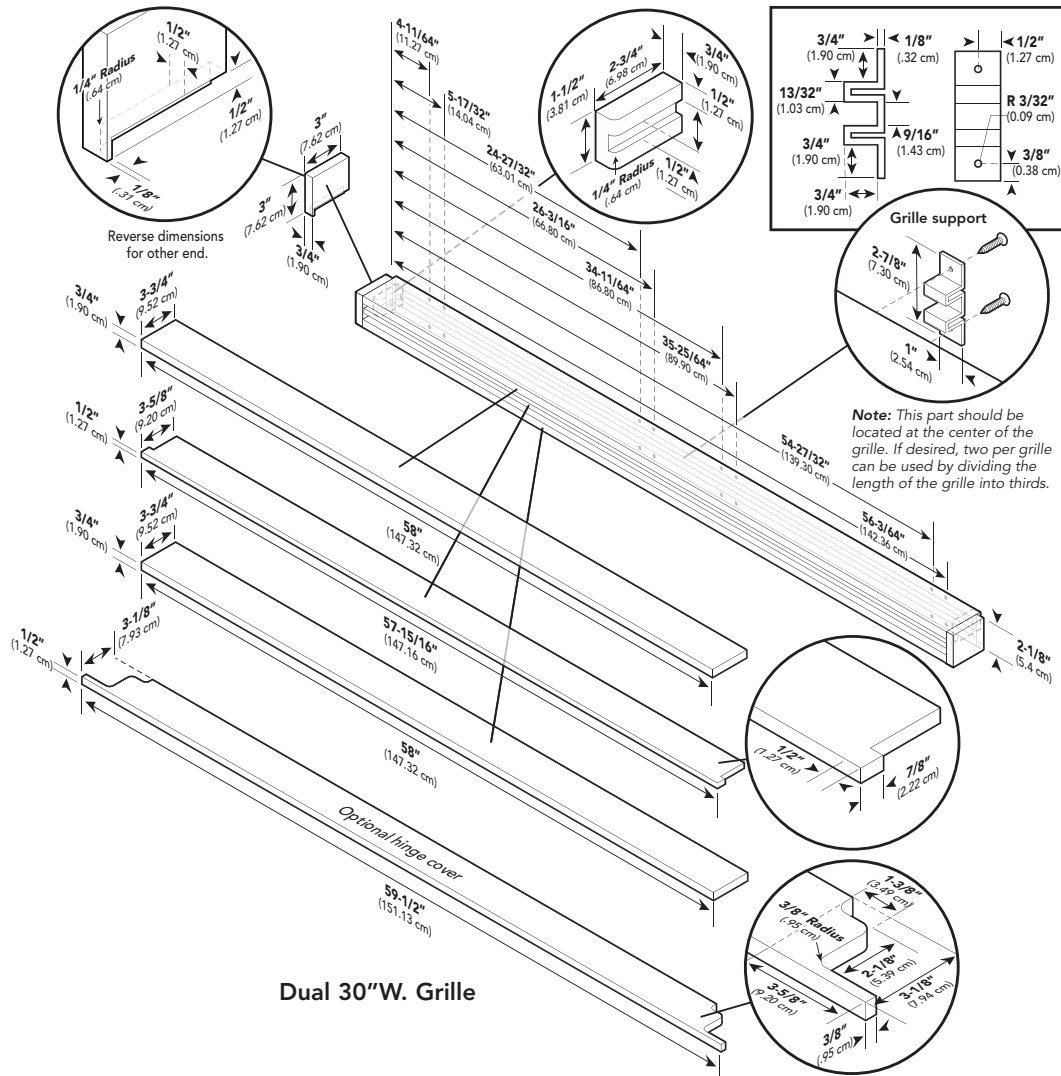

Dimensions & Specifications

CUSTOM GRILLE DIMENSIONS – DUAL 30"W. ALL REFRIGERATOR/ALL FREEZER INSTALLATION

Note: Dual units can only be made in a left and right hand configuration. To use a custom 60"W. grille, you must purchase the center trim kit FCKSS.

DFRB304/DFFB304	
Overall grille width	59-1/2" (151.1 cm)
Overall grille height	3" (7.6 cm)
Overall grille depth	3-3/4" (9.5 cm)