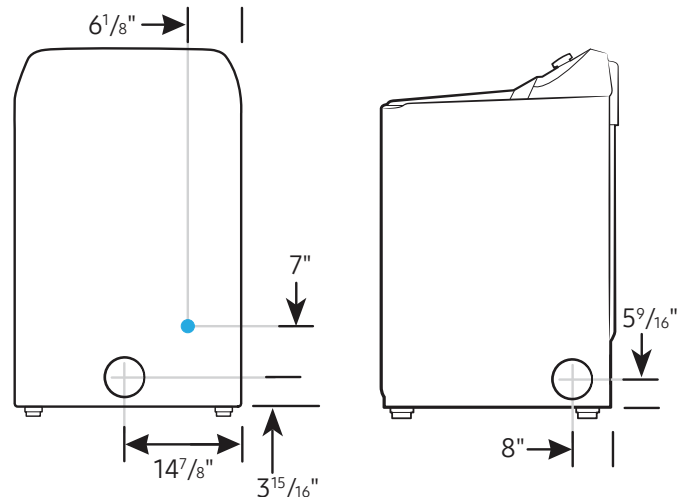

DVE54CG7150

SAMSUNG

Samsung 7.4 cu. ft. Smart Electric Dryer with Pet Care Dry and Steam Sanitize+

Dimensions

Required dimensions for installation:

Installation Specifications – Side-by-Side

If the washer and dryer are installed together or the dryer alone, the closet front must have two unobstructed air openings for a combined minimum total area of 72-inch². Your washer alone does not require a specific air opening.

Alcove or closet installation

Minimum clearance for closet and alcove installations:

Connection Dimensions

Back and Side View of Electric Dryer

LEGEND:

● Cold Water Connection

Actual color may vary. Design, specifications, and color availability are subject to change without notice. Non-metric weights and measurements are approximate.