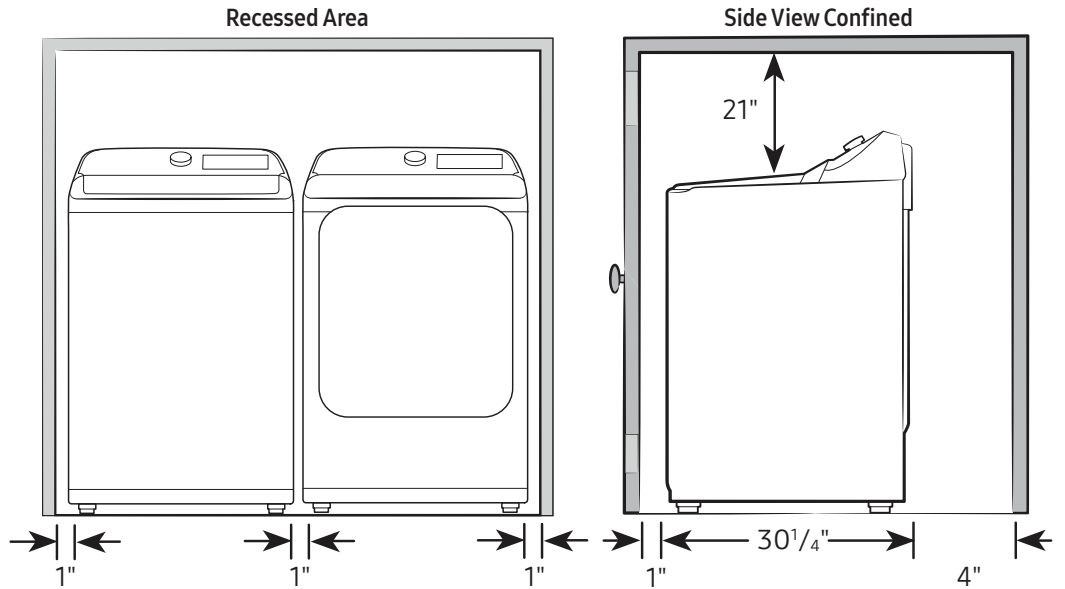

DVE54CG7150

SAMSUNG

Samsung 7.4 cu. ft. Smart Electric Dryer with Pet Care Dry and Steam Sanitize+

Dimensions

Required dimensions for installation:

Installation Specifications – Side-by-Side

If the washer and dryer are installed together or the dryer alone, the closet front must have two unobstructed air openings for a combined minimum total area of 72-inch². Your washer alone does not require a specific air opening.

Alcove or closet installation

Minimum clearance for closet and alcove installations:

Connection Dimensions

Back and Side View of Electric Dryer

LEGEND:

● Cold Water Connection

Actual color may vary. Design, specifications, and color availability are subject to change without notice. Non-metric weights and measurements are approximate.