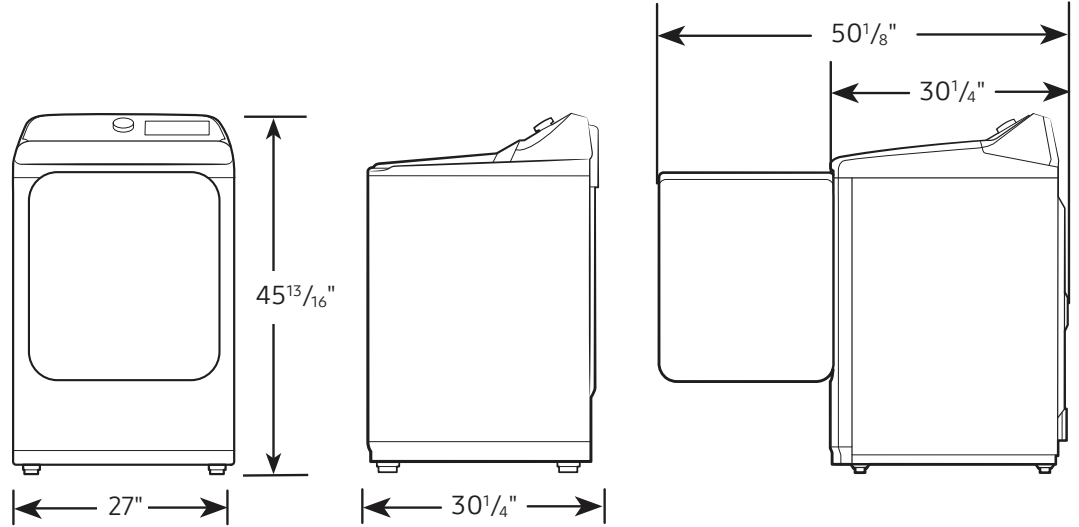

DVE54CG7150

SAMSUNG

Samsung 7.4 cu. ft. Smart Electric Dryer with Pet Care Dry and Steam Sanitize+

Dimensions

Required dimensions for installation:

Installation Specifications – Side-by-Side

If the washer and dryer are installed together or the dryer alone, the closet front must have two unobstructed air openings for a combined minimum total area of 72-inch². Your washer alone does not require a specific air opening.