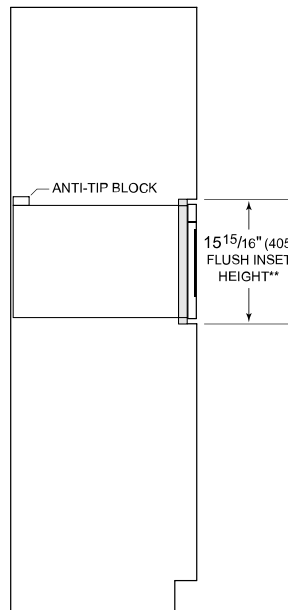

Fits a 9x13 pan and up to a 7" tall glass or dish for additional cooking flexibility

Install into surrounding cabinetry to coordinate with other Wolf built-in ovens and warming drawers

Installs can be lowered due to control panel lock providing extra safety

Model	MD24TE/S
Dimensions	23 7/8"W x 15 1/8"H x 21 7/8"D
Capacity	1.2 cu. ft.
Weight	99 lbs
Electrical Supply	120 VAC, 60 Hz
Electrical Service	15 amp dedicated circuit
Power Cord Length	4 Feet
Receptacle	3-prong grounding-type

**ELECTRICAL**

**NOTE:** Dimensions in parenthesis are in millimeters unless otherwise specified

**DIMENSIONS**

**FLUSH INSTALLATION**

SIDE VIEW

FRONT VIEW

\*Will be visible and should be finished to match cabinetry.  
 \*\*Dimension provides minimum reveals.