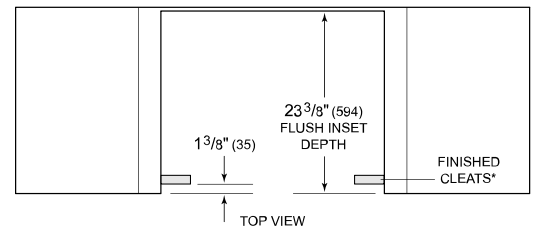

Model	MD24TE/S
Dimensions	23 7/8"W x 15 1/8"H x 21 7/8"D
Capacity	1.2 cu. ft.
Weight	99 lbs
Electrical Supply	120 VAC, 60 Hz
Electrical Service	15 amp dedicated circuit
Power Cord Length	4 Feet
Receptacle	3-prong grounding-type

**ELECTRICAL**

**NOTE:** Dimensions in parenthesis are in millimeters unless otherwise specified

**DIMENSIONS**

**FLUSH INSTALLATION**

SIDE VIEW

FRONT VIEW

\*Will be visible and should be finished to match cabinetry.  
 \*\*Dimension provides minimum reveals.