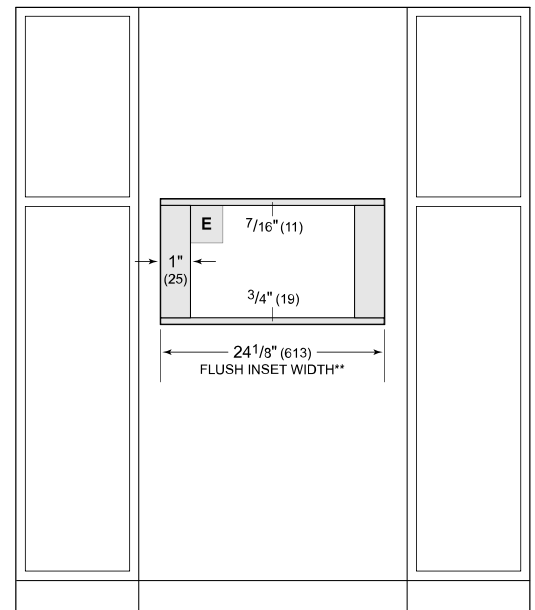

Fits a 9x13 pan and up to a 7" tall glass or dish for additional cooking flexibility

Install into surrounding cabinetry to coordinate with other Wolf built-in ovens and warming drawers

Installs can be lowered due to control panel lock providing extra safety

Model	MD24TE/S
Dimensions	23 7/8"W x 15 1/8"H x 21 7/8"D
Capacity	1.2 cu. ft.
Weight	99 lbs
Electrical Supply	120 VAC, 60 Hz
Electrical Service	15 amp dedicated circuit
Power Cord Length	4 Feet
Receptacle	3-prong grounding-type

**ELECTRICAL**

**NOTE:** Dimensions in parenthesis are in millimeters unless otherwise specified

**DIMENSIONS**

**FLUSH INSTALLATION**

SIDE VIEW

FRONT VIEW

\*Will be visible and should be finished to match cabinetry.  
 \*\*Dimension provides minimum reveals.