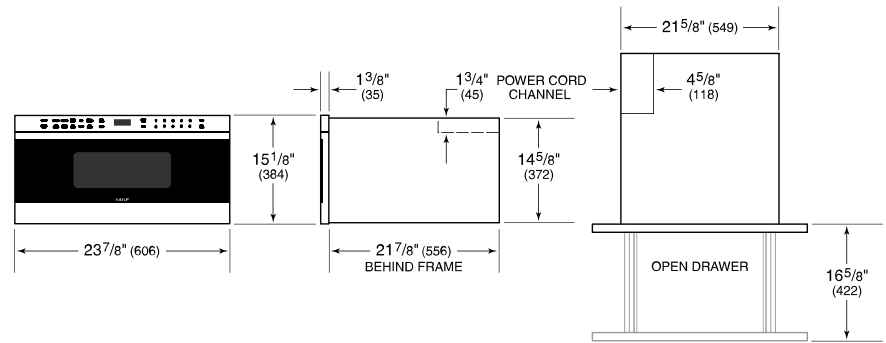

Fits a 9x13 pan and up to a 7" tall glass or dish for additional cooking flexibility

Install into surrounding cabinetry to coordinate with other Wolf built-in ovens and warming drawers

Installs can be lowered due to control panel lock providing extra safety

Model	MD24TE/S
Dimensions	23 7/8"W x 15 1/8"H x 21 7/8"D
Capacity	1.2 cu. ft.
Weight	99 lbs
Electrical Supply	120 VAC, 60 Hz
Electrical Service	15 amp dedicated circuit
Power Cord Length	4 Feet
Receptacle	3-prong grounding-type

**ELECTRICAL**

**NOTE:** Dimensions in parenthesis are in millimeters unless otherwise specified

**DIMENSIONS**

**FLUSH INSTALLATION**

SIDE VIEW

FRONT VIEW

\*Will be visible and should be finished to match cabinetry.  
 \*\*Dimension provides minimum reveals.