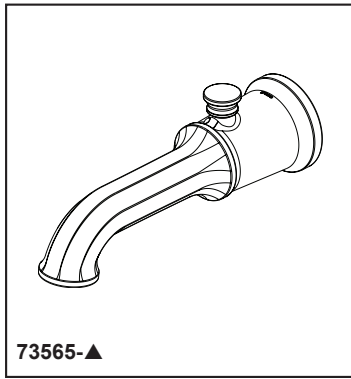

BRIZO®

DIVERTER TUB SPOUT

■ Beauclere™ Bath Collection

STANDARD SPECIFICATIONS:

- Pull-up diverter tub spout
- Solid brass construction
- Spout features hidden stream straightener
- Universal adapter included (RP90472) allows for sweat or slip onto 1/2" CWT or thread onto 1/2" NPT

COMPLIES WITH:

- ASME A112.18.1/ CSA B125.1

▲ Designate Proper Finish Suffix