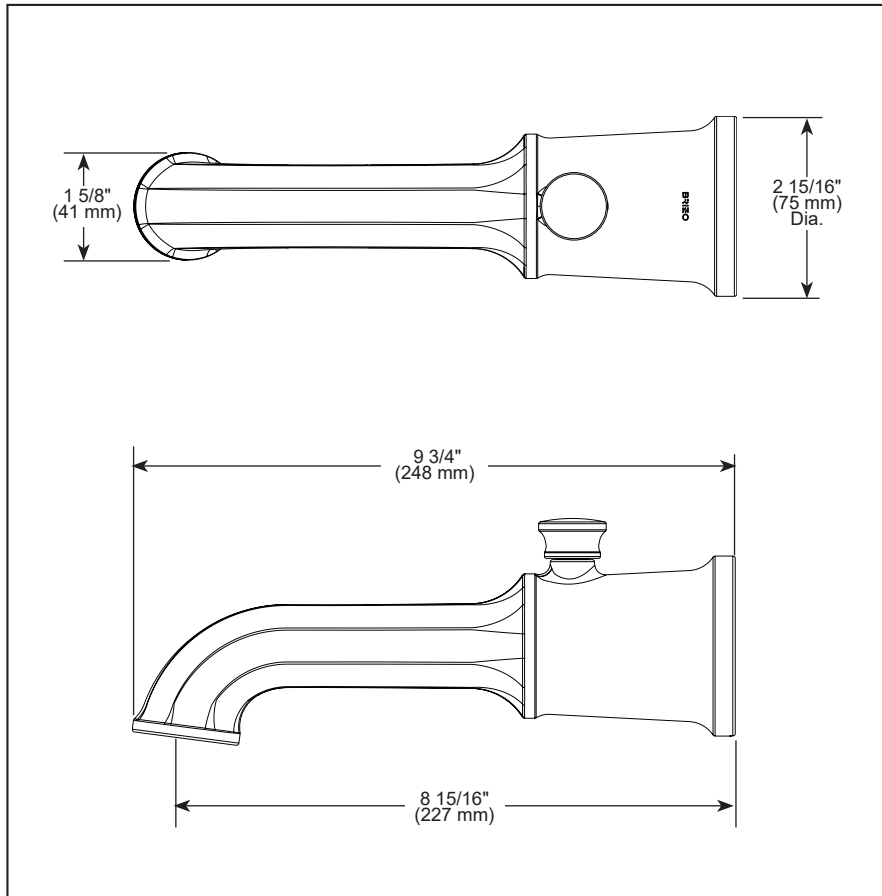

BRIZO®

DIVERTER TUB SPOUT

■ Beauclere™ Bath Collection

STANDARD SPECIFICATIONS:

- Pull-up diverter tub spout
- Solid brass construction
- Spout features hidden stream straightener
- Universal adapter included (RP90472) allows for sweat or slip onto 1/2" CWT or thread onto 1/2" NPT

COMPLIES WITH:

- ASME A112.18.1/ CSA B125.1

▲ Designate Proper Finish Suffix