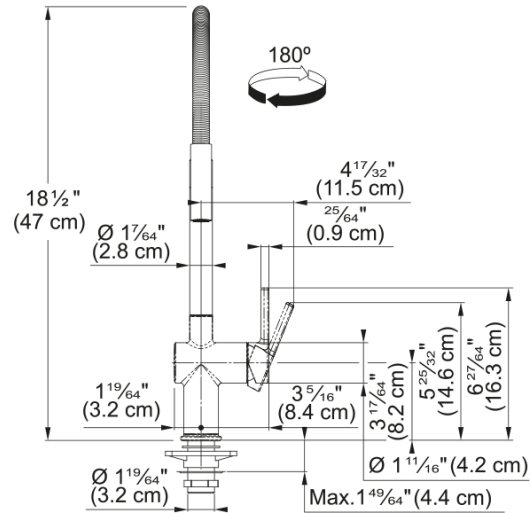

# Active Semi-Pro Faucet - ACT-SP-CHR | 115.0688.968

Active Semi-Pro 18.5 inch Single Handle Faucet in Polished Chrome. Sleek and functional. The Active Semi-pro faucet is ideal for any style kitchen with a simplistic look. The pull-down spout can reach every corner of the sink, and the sprayer firmly connects back into place. Franke's Active faucets focus on elements from the eco-design, such as sustainable materials, quality, and durability, to deliver exceptional functionality and reduced environmental impact. Thanks to its built-in feature, the ECO Cartridge, the Active faucet range can limit the consumption of water and energy. ADA and AB100 compliant.

## Aspect

Spout type	S - semi-professional
Product color	Polished chrome
Type of material	Brass
Flexible pullout hose material	Metal
Spray head material	Brass

## Product Dimensions

Height Overall	16.496
Faucet hole diameter	35 mm
Cartridge dimension	35 mm

## Installation

Mounting type	Shank
Water supply hose connection	3/8"
Water supply hose length	31.50 in