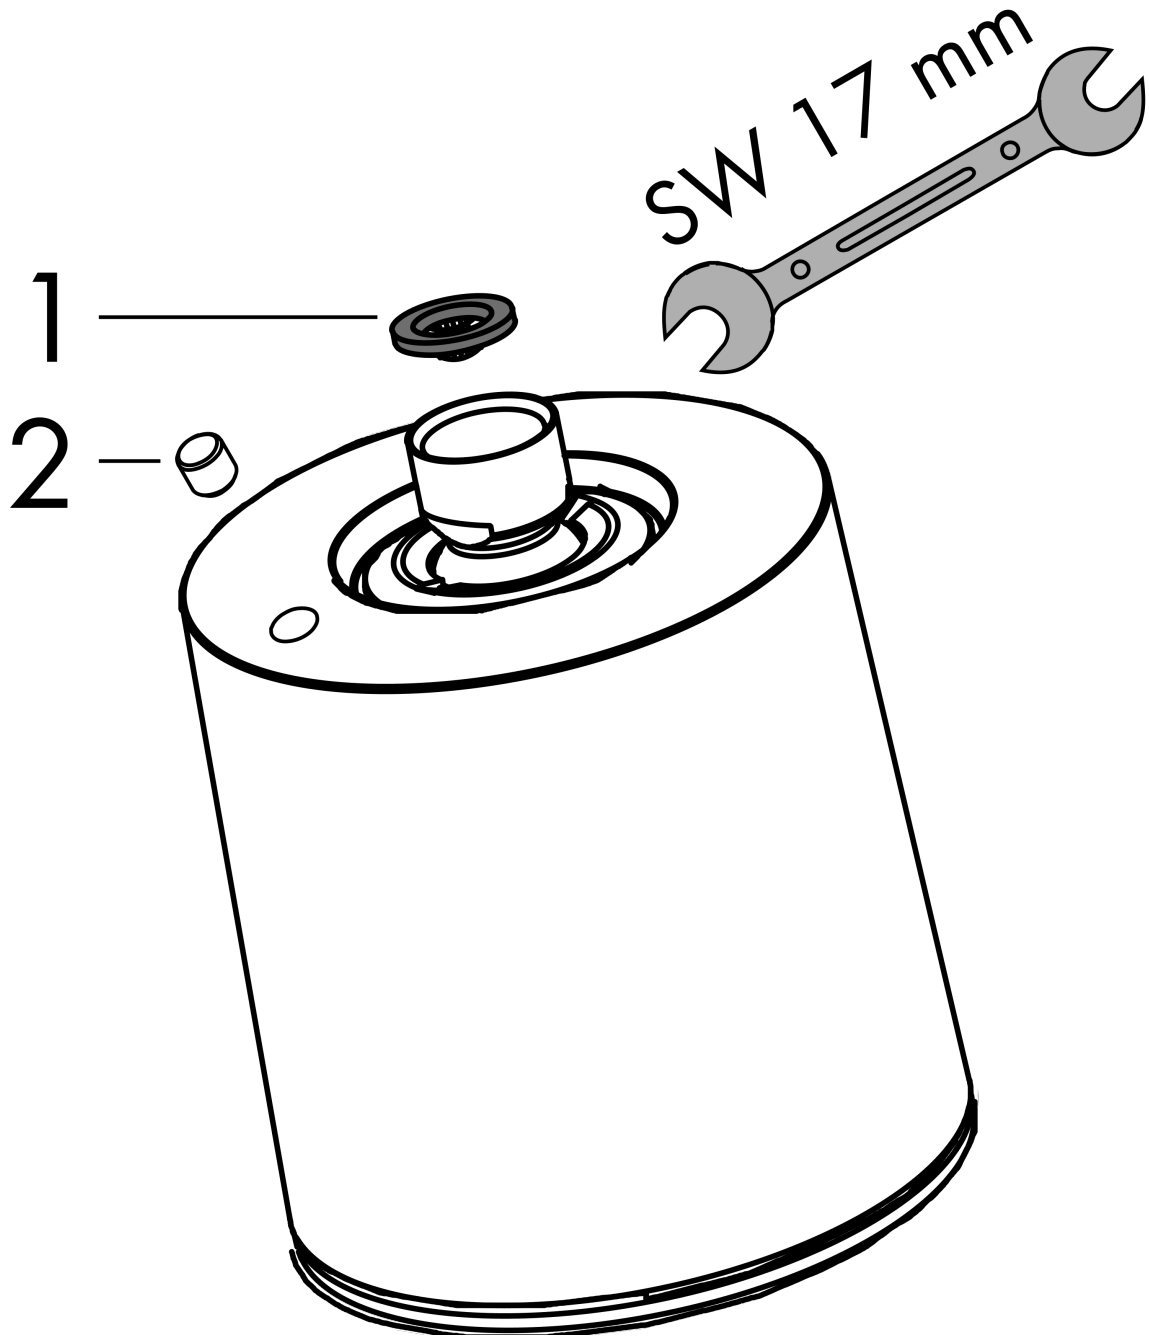

Pulsify S
Showerhead 105 1-Jet 2.5 GPM
 Finish: **Brushed Nickel** Part no. : **24131821**

Description

Features

- Showerhead size: 4"
- Spray type: PowderRain
- Max. flow rate: 2.5 GPM
- Spray disc surface: graphite

Item details

List Price \$ 197.00

Technology

Design awards

Compliance / Sustainability

Product image

Scale drawing

Pulsify S
Showerhead 105 1-Jet 2.5 GPM
Finish: **Brushed Nickel** Part no. : **24131821**

Exploded drawing

Year of production: >05/24

Pulsify S
Showerhead 105 1-Jet 2.5 GPM
 Finish: **Brushed Nickel** Part no. : **24131821**

Spare parts list

Year of production: >05/24

Pos.	Description	Part no.	Price	PU
1	filter packing	93774000	-	1
2	screw cover	95181000	-	1