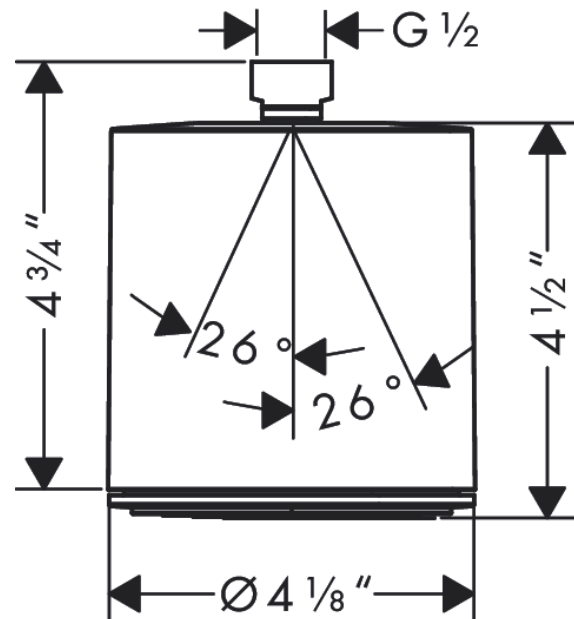

Pulsify S
Showerhead 105 1-Jet 2.5 GPM
 Finish: **Brushed Nickel** Part no. : **24131821**

Description

Features

- Showerhead size: 4"
- Spray type: PowderRain
- Max. flow rate: 2.5 GPM
- Spray disc surface: graphite

Item details

List Price \$ 197.00

Technology

Design awards

Compliance / Sustainability

Product image

Scale drawing

Pulsify S
Showerhead 105 1-Jet 2.5 GPM
Finish: **Brushed Nickel** Part no. : **24131821**

Exploded drawing

Year of production: >05/24

Pulsify S
Showerhead 105 1-Jet 2.5 GPM
 Finish: **Brushed Nickel** Part no. : **24131821**

Spare parts list

Year of production: >05/24

Pos.	Description	Part no.	Price	PU
1	filter packing	93774000	-	1
2	screw cover	95181000	-	1