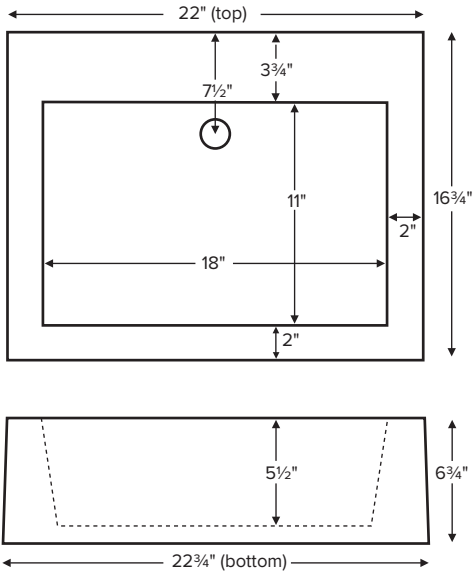

Metro 1

MODEL MTCS-700D
22" x 16.75" x 6.75"
WALL-MOUNTED
<b>SculptureStone®</b>
39 lbs / 18 kg

1" x 12" carrier arms (CAWM2) recommended for installation

**ORDERING AND INSTALLATION**

- Single-bowl design; 1.5" drain opening.
- Sink comes without an overflow. Check local codes. Optional integrated overflow is available.
- Wall-mount sinks have an open back to accommodate carrier arms for installation. Mounting hardware is not included. See installation manual for more details.
- One-piece construction using Engineered SculptureStone® (ESS) material.
- This material is non-porous, stain-, mold- and mildew-resistant.
- Approximately 70% of the material is organic, including minerals mined from the earth, making it "Green".
- Five-Year Limited Residential Warranty.

Additional material colors available for projects only. Please call MTI.

• Before discarding packaging, check for accessories that may be inside.  
 • All product measurements are ±1/2".  
 • Specifications and configurations are subject to change without notice.  
 • Measurements herein supersede all others published prior to publication date below.