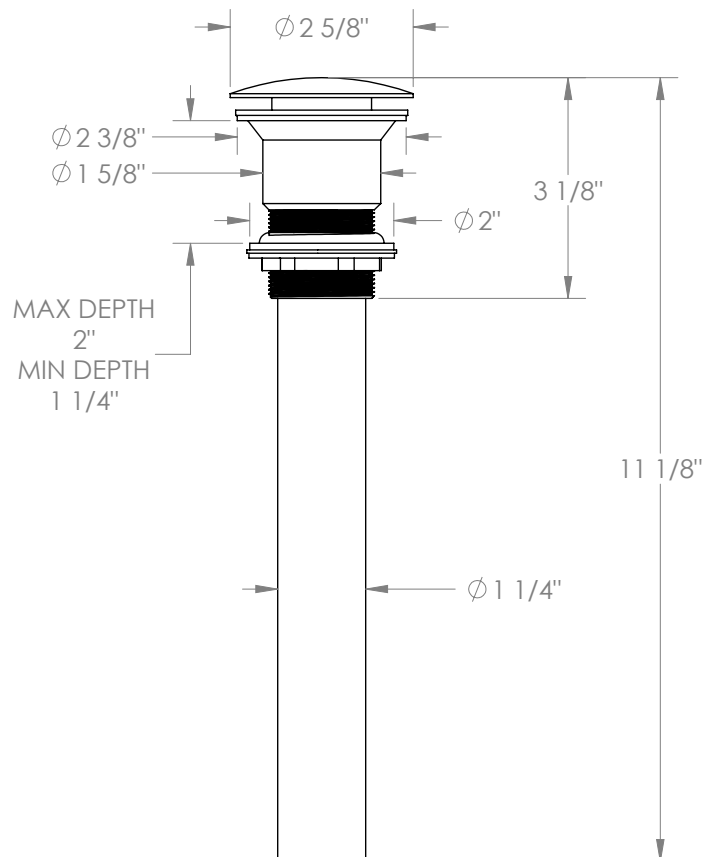

WATERMARK

BROOKLYN, NEW YORK

MPU6PL

Soft Touch Lavatory Drain Without Overflow -
Fully Plated Assembly

- 2 5/8" Diameter Push Button Drain
- Fits Sinks with 1 3/4" Drain Hole
- Drain Can Be Opened or Closed in Basin
- All Solid Brass Construction
- Professional Installation Required

Available in all finishes shown on the [Watermark Designs website](#)

Meets the applicable requirements of ASME A112.18.1/CSA B125.1, entitled "Plumbing Supply Fittings".

Watermark Designs reserves the right to make revisions without notice to product specifications. All product dimensions are nominal.